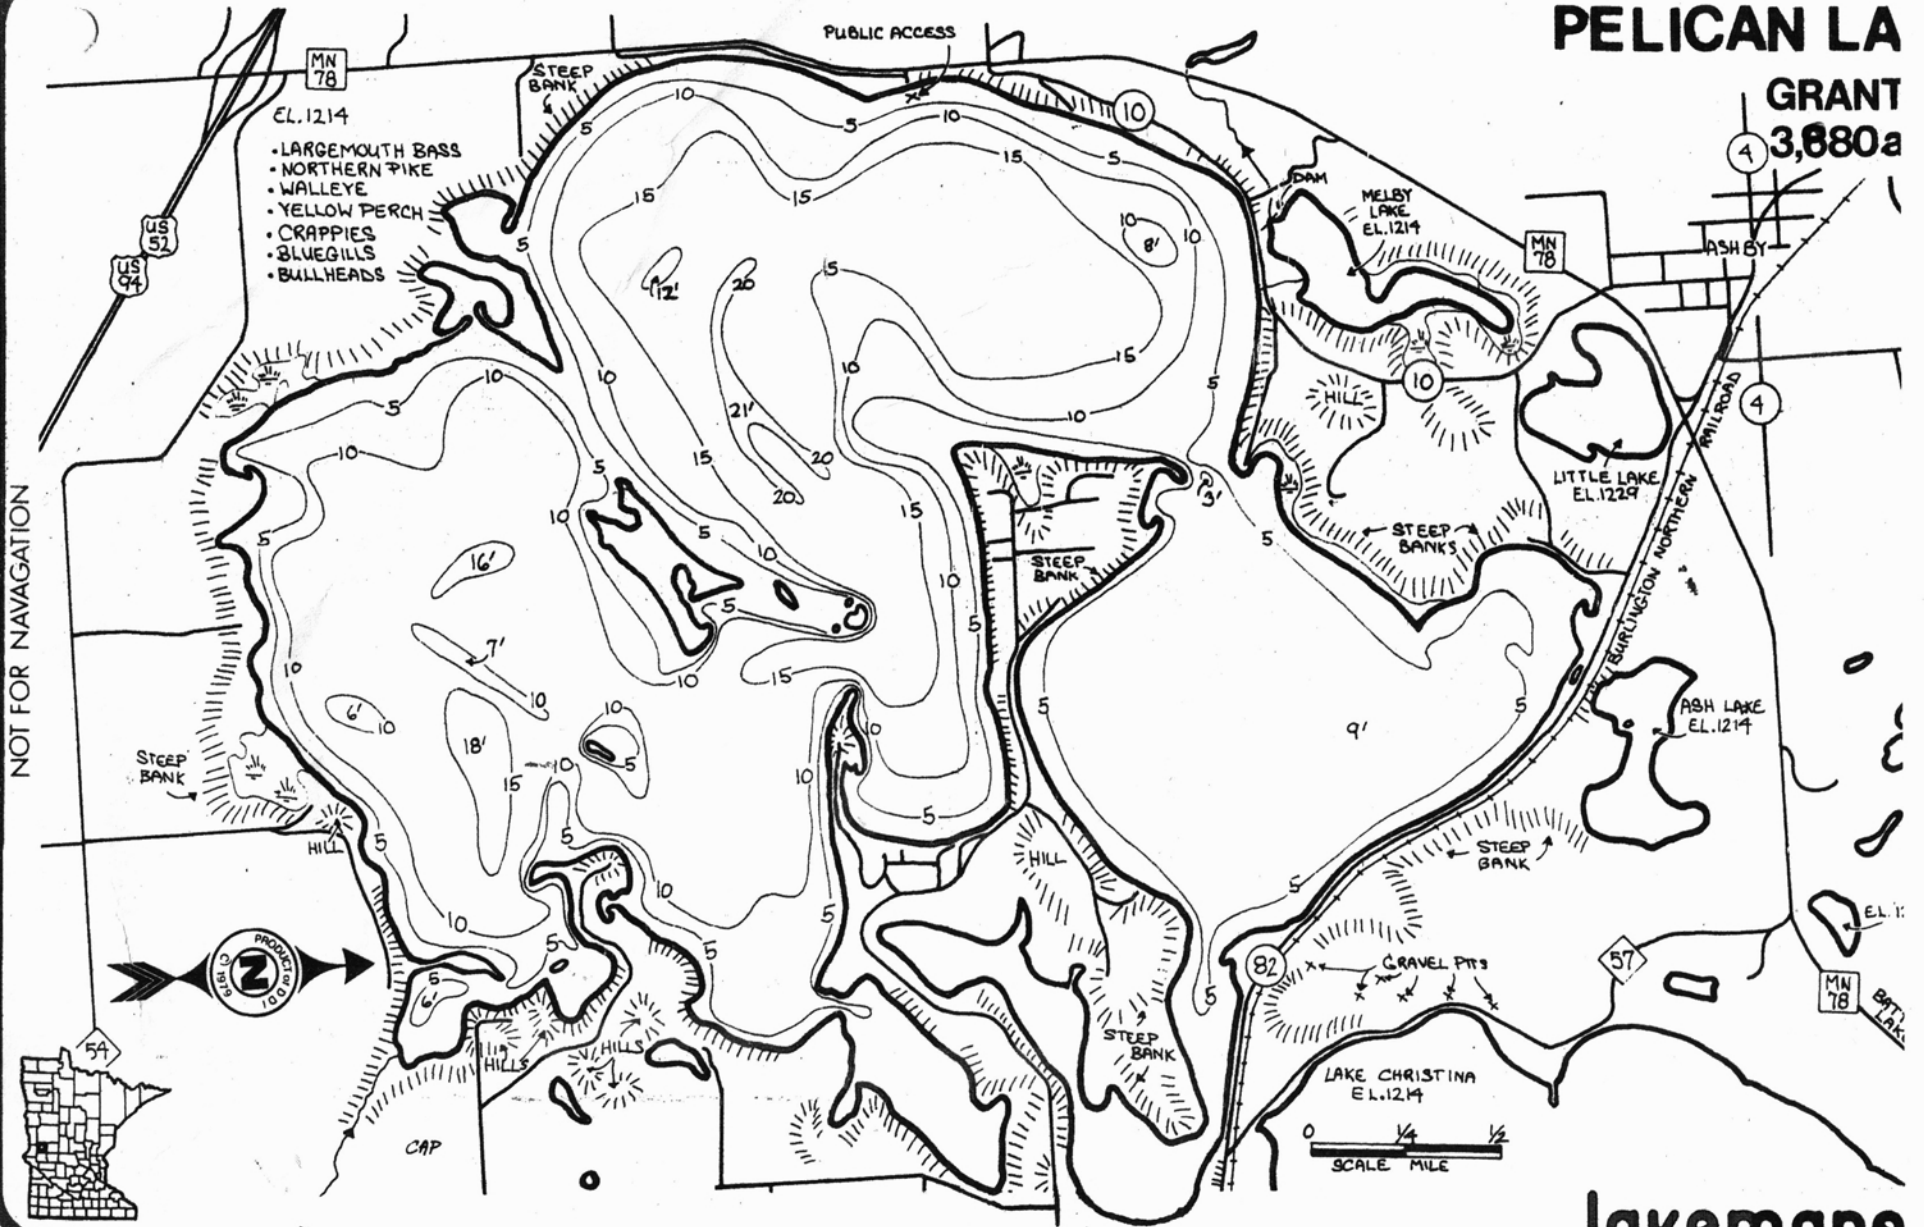

PELICAN LA

GRANT
3,880a

NOT FOR NAVIGATION

- LARGEMOUTH BASS
- NORTHERN PIKE
- WALLEYE
- YELLOW PERCH
- CRAPPIES
- BLUEGILLS
- BULLHEADS

EL. 1214

LAKE CHRISTINA
EL. 1214

0 1/4 1/2
SCALE MILE

lakemaps